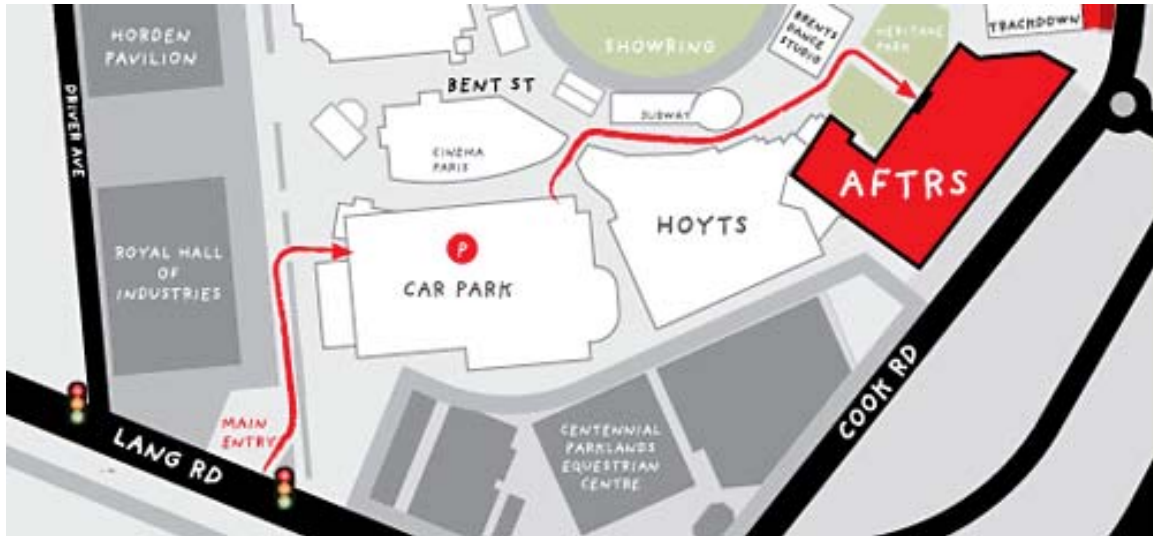

Australian Film Television and Radio School (AFTRS)

Map shows entry to the multi-level car park and the route to AFTRS from the car park.

Address: AFTRS Theatre
Ground level
The Australian Film Television and radio School
130 Bent St (inside the Entertainment Quarter)
MOORE PARK NSW 2021

Entry to the entertainment quarter is via Lang Rd, Moore Park.

How to get there

By public transport:

Bus:

Train:

For further information on bus and trains call the Sydney Transport Authority: 131 500

Parking: Parking for course participants is available in the multi-level car park (two hours free with parking validation available from AFTRS security - located at the front entrance of the School).